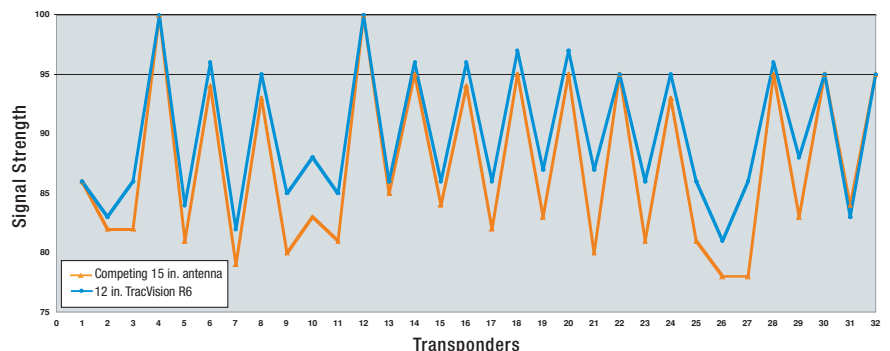

¹ Requires a compatible HDTV receiver and HD-ready television; see www.kvh.com/HDTV for more details.