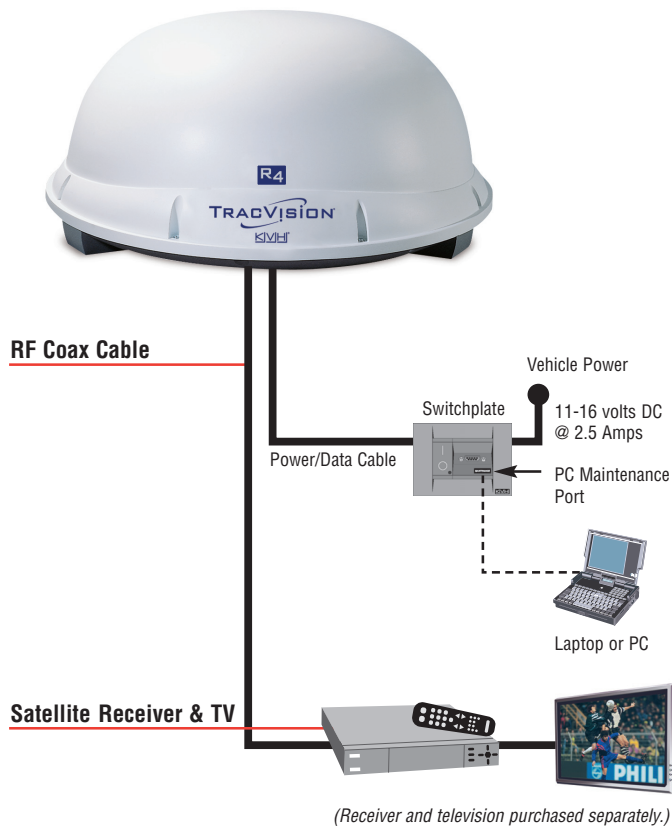

Physical

Power:	11-16 VDC @ 2.5 amps nominal, 3.5 amps peak
Dimensions:	81 cm diam. x 38 cm high
Weight:	15 kg
LNB:	Dual Output
Acquisition:	Better than 60°/sec
Maintenance Port:	9600 bps, 8,N,1, EIA, RS-232
Cabling:	10 m power/data, 10 m RF coaxial

Pointing System

Elevation Range:	15° to 75°
Azimuth Range:	720 degrees
Position Repeatability:	0.1 degrees

Environmental

Operating Temperature:	-25°C to +55°C
Storage Temperature:	-40°C to +85°C
Humidity:	To 100 percent
Warranty:	2 years parts, 1 year labour

TracVision R4 System

Part Number: 01-0267-04

- International service and support network
- PC-based diagnostics
- Works with all brands of DVB-compatible receivers
- TracVision R4 meets CE marking requirements

KVH Industries, Inc.
50 Enterprise Center • Middletown, RI 02842 • U.S.A.
Phone: +1 401 847-3327 • Fax: +1 401 849-0045
E-mail: info@kvh.com

Visit us at www.kvh.com

KVH Europe A/S
Kokkedal Industripark 2B • 2980 Kokkedal • Denmark
Phone: +45 45 160 180 • Fax: +45 45 160 181
E-mail: info@kvh.dk