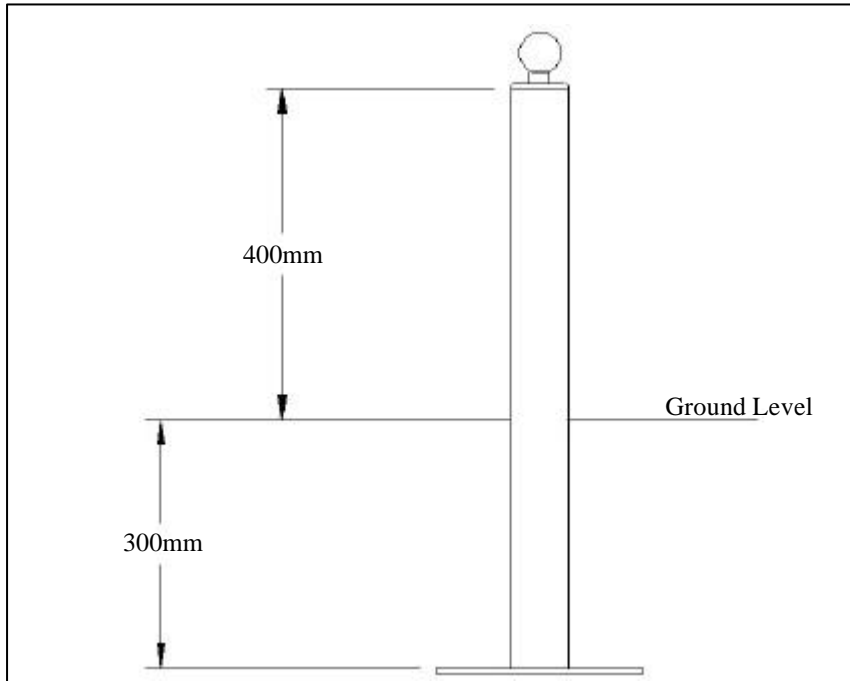

Bulldog SA7 Hitch Post.

Features:-

1. Constructed from 70 x 70mm hollow section steel, 5mm thick.
2. 300mm engagement into the ground. (Can be fitted at varying height if necessary).
3. Case hardened hitch ball welded to top of post.
4. Can be used inconjunction with Bulldog Mini Lock to lock trailer/caravan to post.

Note: Special bottom channels are required for Bradley and Rice Mini Locks to allow for fixing to post.

5. Bright yellow, highly visible powder coated finish.
6. Weight = 8.8kg

BULLDOG SECURITY PRODUCTS LIMITED
Units 1 - 4 Stretton Road, Much Wenlock, Shropshire, TF13 6DH.
Tel: 01952 728171 Fax: 01952 728117
email: sales@bulldogsecure.com webpage: www.bulldogsecure.com